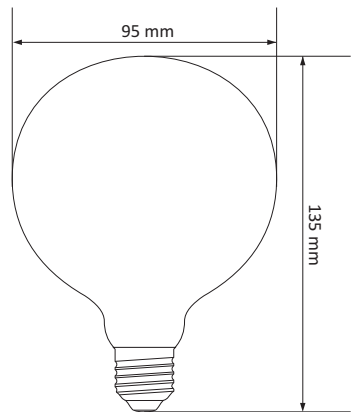

BG- LED лампа; **EN** - LED lamp; **SRB-** Sijalice LED; **HR-** LED žarulje; **BIH** Sijalice LED; **SLO-** LED svetila; **HU-** LED lámpa; **RO-** Becuri cu LED; **GR-** Λαμπτήρες LED; **MK** - LED светилка; **SK** - LED lampa; **PL** - Lampa LED; **P** - Lâmpada LED; **IT** - Lampada a LED

INCANDESCENT LED VINTAGE

■ TECHNICAL DATA

Voltage: ~230V
Frequency: 50/60Hz
Watt: 60W
Lumen: 260lm
Light source: —
Beam angle: 360°
Color temperature: 2700K
Dimmable: Yes
Color rendering index: Ra≥80
Life time: 3000 h

■ AREAS OF APPLICATION

- Domestic applications- especially where the lamps are visible
- General illumination
- Outdoor applications only in suitable luminaires
- Used in chandeliers and other decorative light fixtures to create beautiful light effects

■ PRODUCT FEATURES

- Elegant design- perfect for decorative installations
- Very low energy consumption
- Instant 100 % light, no warm-up time
- Easy replacement of classic conventional lamps
- Environmentally friendly: contains no mercury or other hazardous substance

IP20